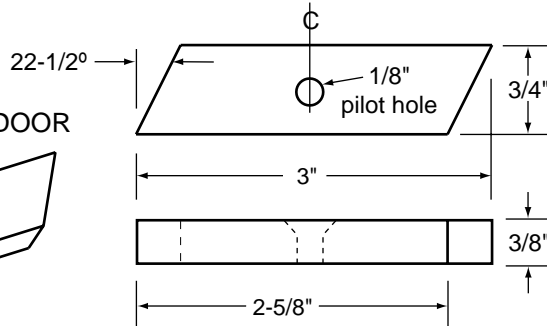

DOUBLE SCREEN BOARD

SIZED FOR LANGSTROTH BEEHIVE

ANGLED PIVOT DOOR

MATERIAL LIST:

- 2) 1/8" hardware cloth / 17-1/2" x 13-1/2" stapled on each side of 1/4" plywood
- 8) 3/8" x 3/4" x 3" angled pivot doors
- 1) 1/4" x 15-3/16" x 18-13/16" plywood
- 2) 3/4" x 1-1/4" x 19-1/8" frame bar
- 2) 3/4" x 1-1/4" x 16-1/4" frame bar
- 8) 3/4" x #6 wood screws for pivot doors