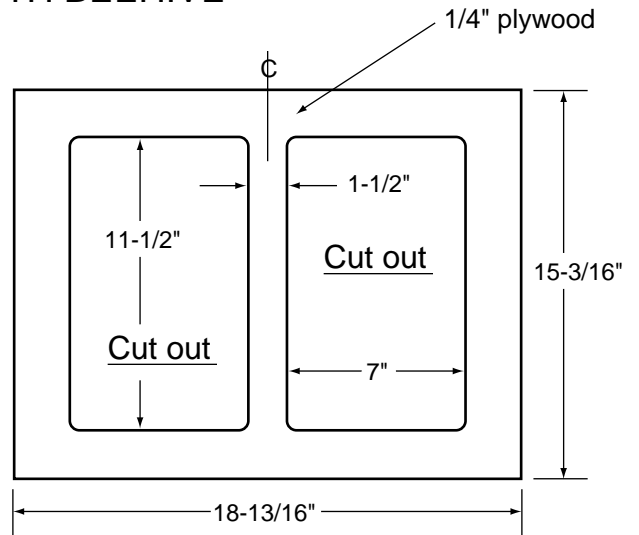

DOUBLE SCREEN BOARD

SIZED FOR LANGSTROTH BEEHIVE

ANGLED PIVOT DOOR

MATERIAL LIST:

- 2) 1/8" hardware cloth / 17-1/2" x 13-1/2" stapled on each side of 1/4" plywood
- 8) 3/8" x 3/4" x 3" angled pivot doors
- 1) 1/4" x 15-3/16" x 18-13/16" plywood
- 2) 3/4" x 1-1/4" x 19-1/8" frame bar
- 2) 3/4" x 1-1/4" x 16-1/4" frame bar
- 8) 3/4" x #6 wood screws for pivot doors