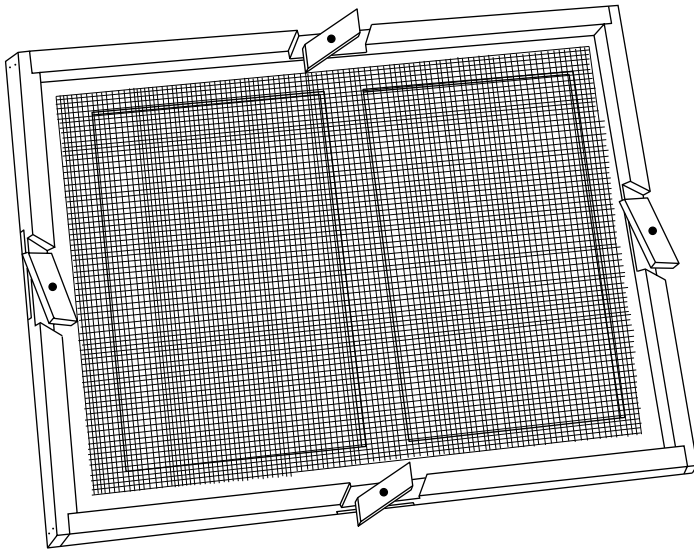

DOUBLE SCREEN BOARD

SIZED FOR LANGSTROTH BEEHIVE

ANGLED PIVOT DOOR

MATERIAL LIST:

- 2) 1/8" hardware cloth / 17-1/2" x 13-1/2" stapled on each side of 1/4" plywood
- 8) 3/8" x 3/4" x 3" angled pivot doors
- 1) 1/4" x 15-3/16" x 18-13/16" plywood
- 2) 3/4" x 1-1/4" x 19-1/8" frame bar
- 2) 3/4" x 1-1/4" x 16-1/4" frame bar
- 8) 3/4" x #6 wood screws for pivot doors